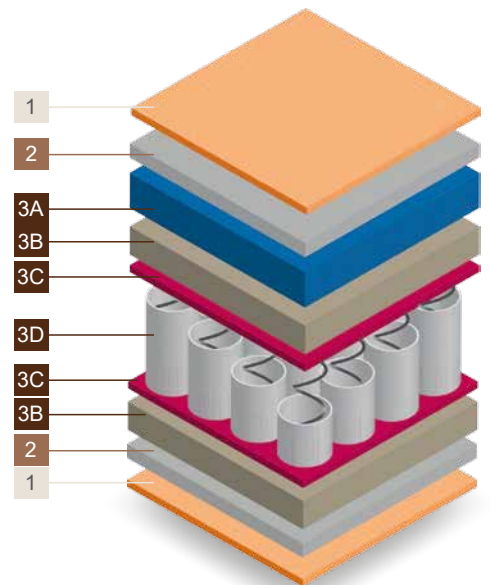

Rinforzo perimetrale heavy-duty box da 8 cm / Reinforcement system 8 cm heavy-duty box perimeter / Renfort sur le périmètre heavy-duty box à 8 cm.

26/28 cm

double

face

FEELING

firm

balanced

cozy