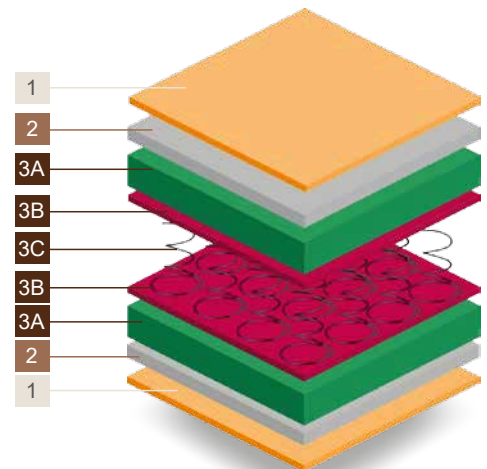

1 Poliestere/viscosa da 140 gr/m², anallergico e antibatterico / *Hypoallergenic and antibacterial polyester / viscose fabric 140 gr/m² / Polyester/viscose de 140 gr/m² hypoallergénique et antibactérien.*

2 Fibra anallergica da 250 gr/m², termoregolante ideale per tutte le stagioni / *Hypoallergenic fiber 250 gr/m² with a high level of thermoregulation in all seasons / Fibre hypoallergénique de 250 gr/m², thermorégulatrice idéale en toutes saisons.*

3A Ovatta protettiva traspirante da 400 gr/m² / *Protective, breathable 400 gr/m² wadding layer / Ouate protectrice et respirante de 400 gr/m².*

3B Sostegno protettivo in poliestere da 1100 gr/m² / *Protective support in polyester 1100 gr/m² / Soutien protectif en polyester de 1100 gr/m².*

3C Molleggio Bonnell in filo d'acciaio fosfatato con filo da 22 mm (100 molle ca/m²) / *Bonnell suspension in 22 mm phosphated steel wire (about 100 springs approx/m²) / Suspension Bonnell en fil d'acier phosphaté à 22 mm (100 ressorts approx/m²).*